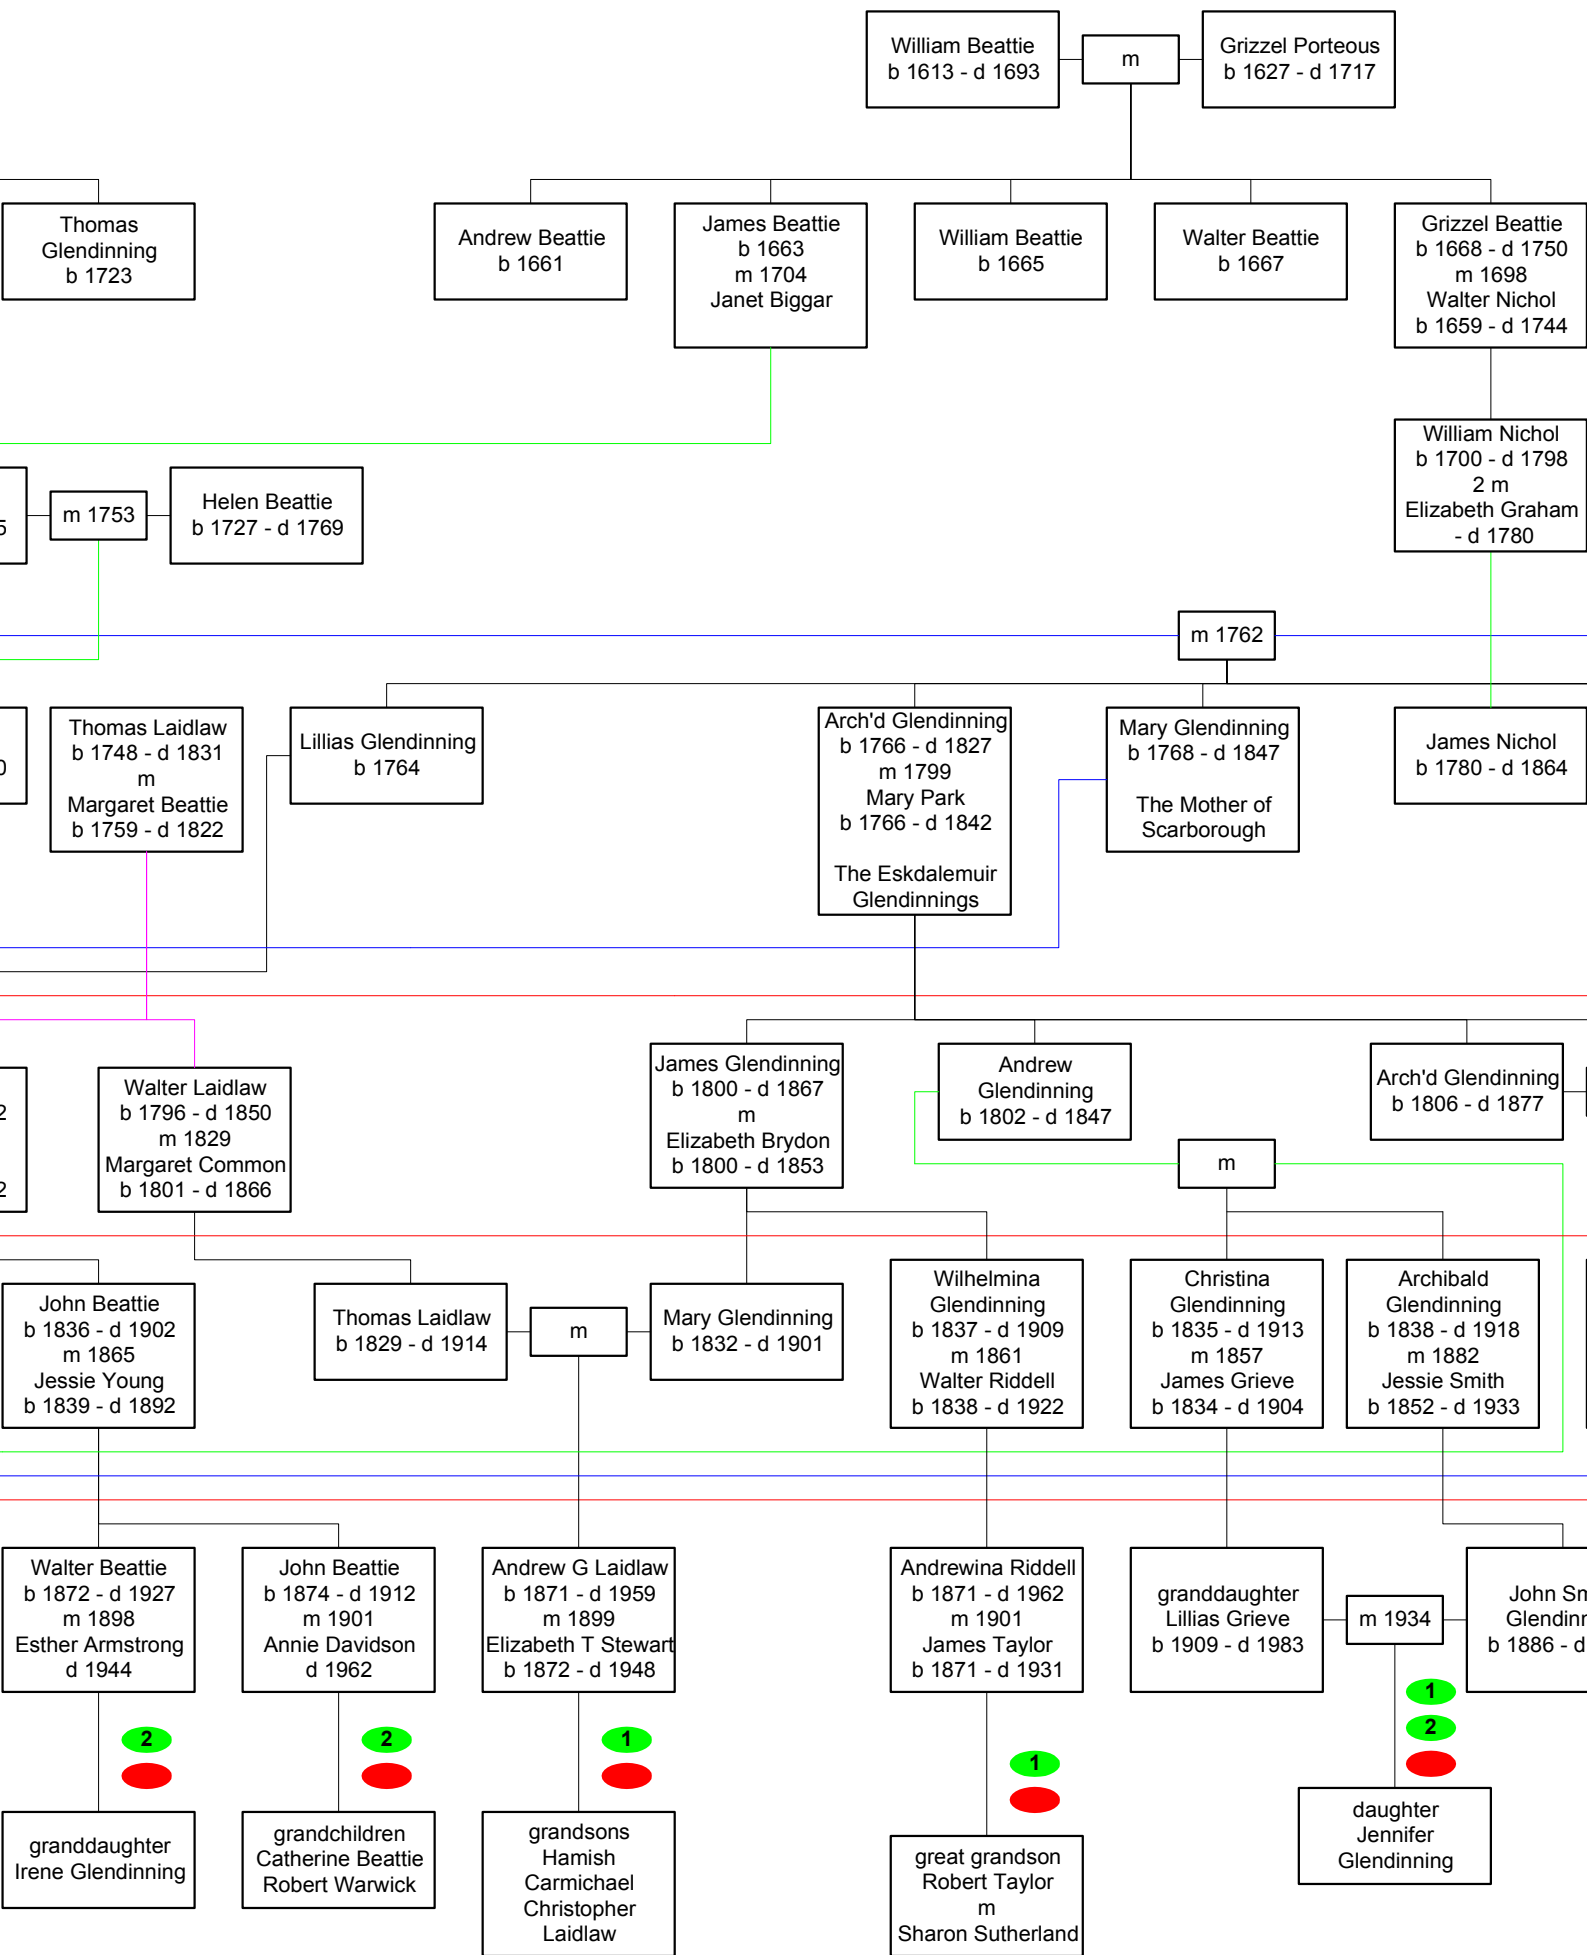

2
●

2
●

1
●

1
●

1
●

2
●